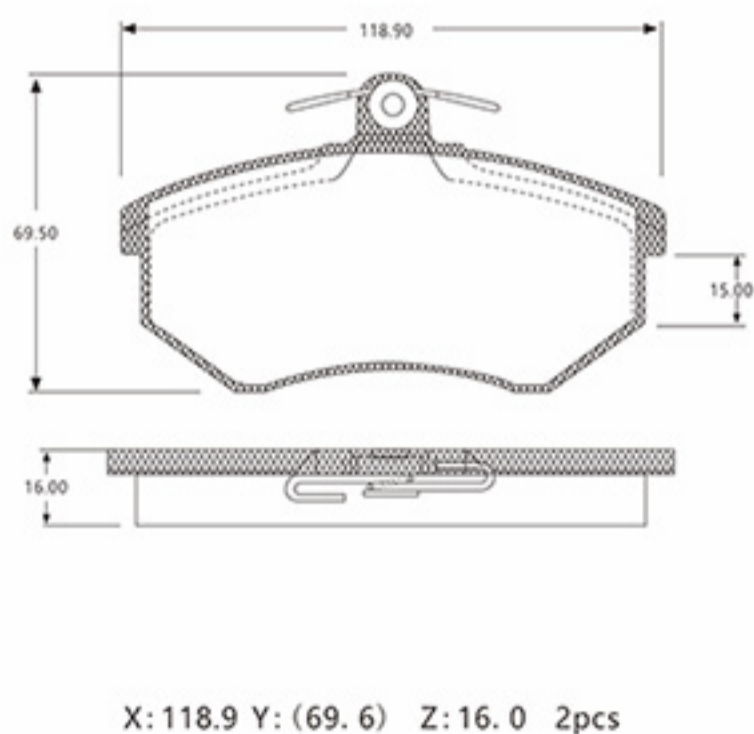

GDB430

D227

AUDI 80 Quattro 8/82-7/84