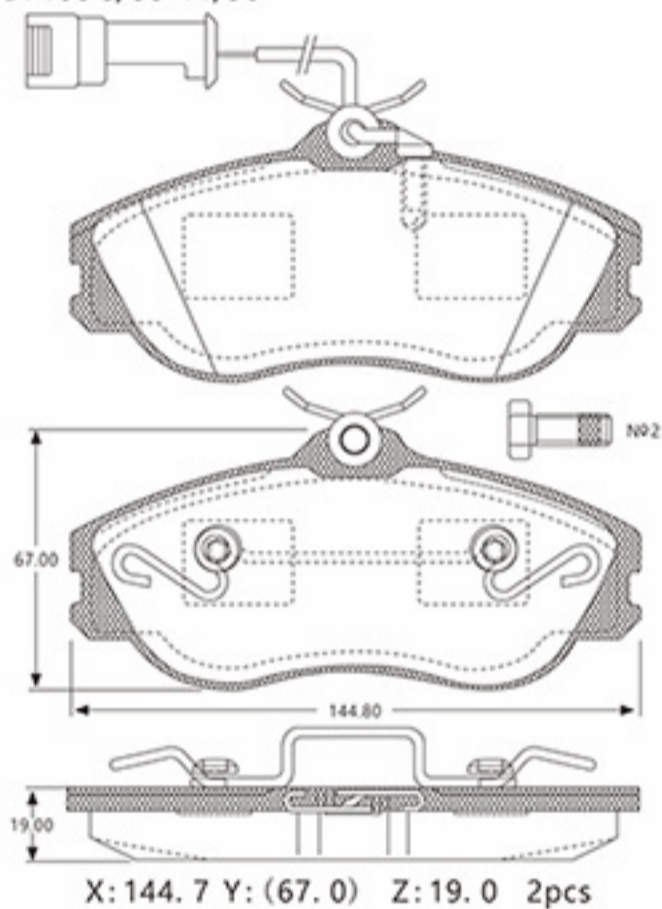

# BRAKE PAD

**GDB816**

**D419**

AUDI 100 8/86-11/90

**GDB848**

**D96**

AUDI 50 8/74-12/78

**GDB430**