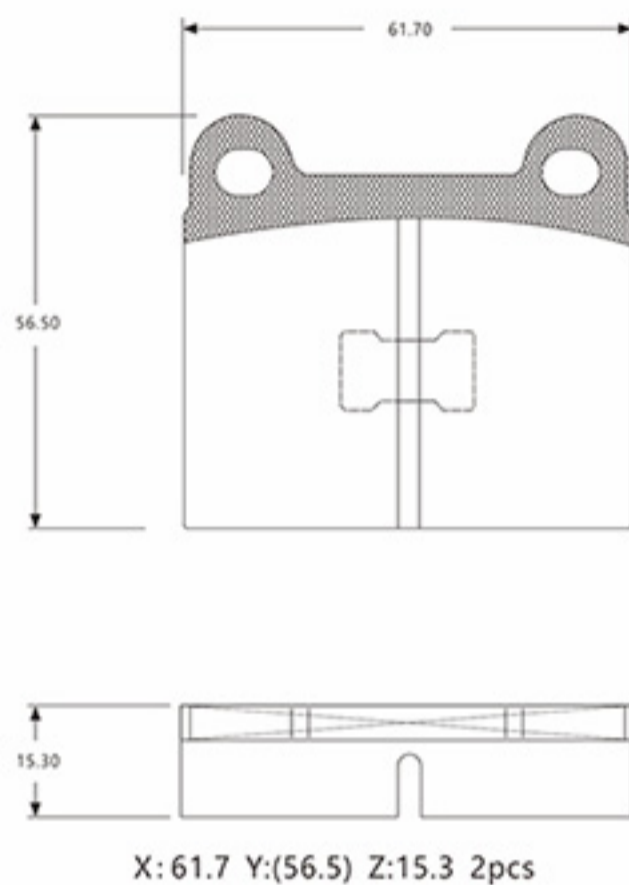

# BRAKE PAD

**GDB816**

**D419**

AUDI 100 8/86-11/90

**GDB848**

**D96**

AUDI 50 8/74-12/78

**GDB430**